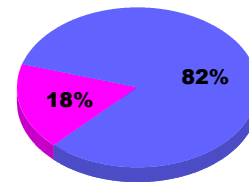

YTD Status Quo Clubs 2012-2013

Status Quo Clubs Compared to Status Quo Members

Legend: Status Quo Clubs (Cyan), Total Status Quo Members (Green)

MEMBERSHIP

Membership Results
2012-2013

Membership
2011-2012

Month	Net Memb Goal	Actual New Memb	Actual Dropped Memb	Gain/Loss of Memb	Gain/Loss of Memb
Jul/Aug/Sep		16	-33	-17	-9
Totals		16	-33	-17	-9

Membership Results 2012-2013

Goal, New, Dropped, Gain/Loss

Legend: Goal (Cyan), Actual (Green), Dropped (Yellow), Gain Loss (Magenta)

Comparison of Membership Gain/Loss

Current Year Compared to the Previous Year

Legend: Current Year (Cyan), Previous Year (Green)

Gender Comparison 2012-2013

Jul/Aug/Sep

Legend: Male (Blue), Female (Magenta)